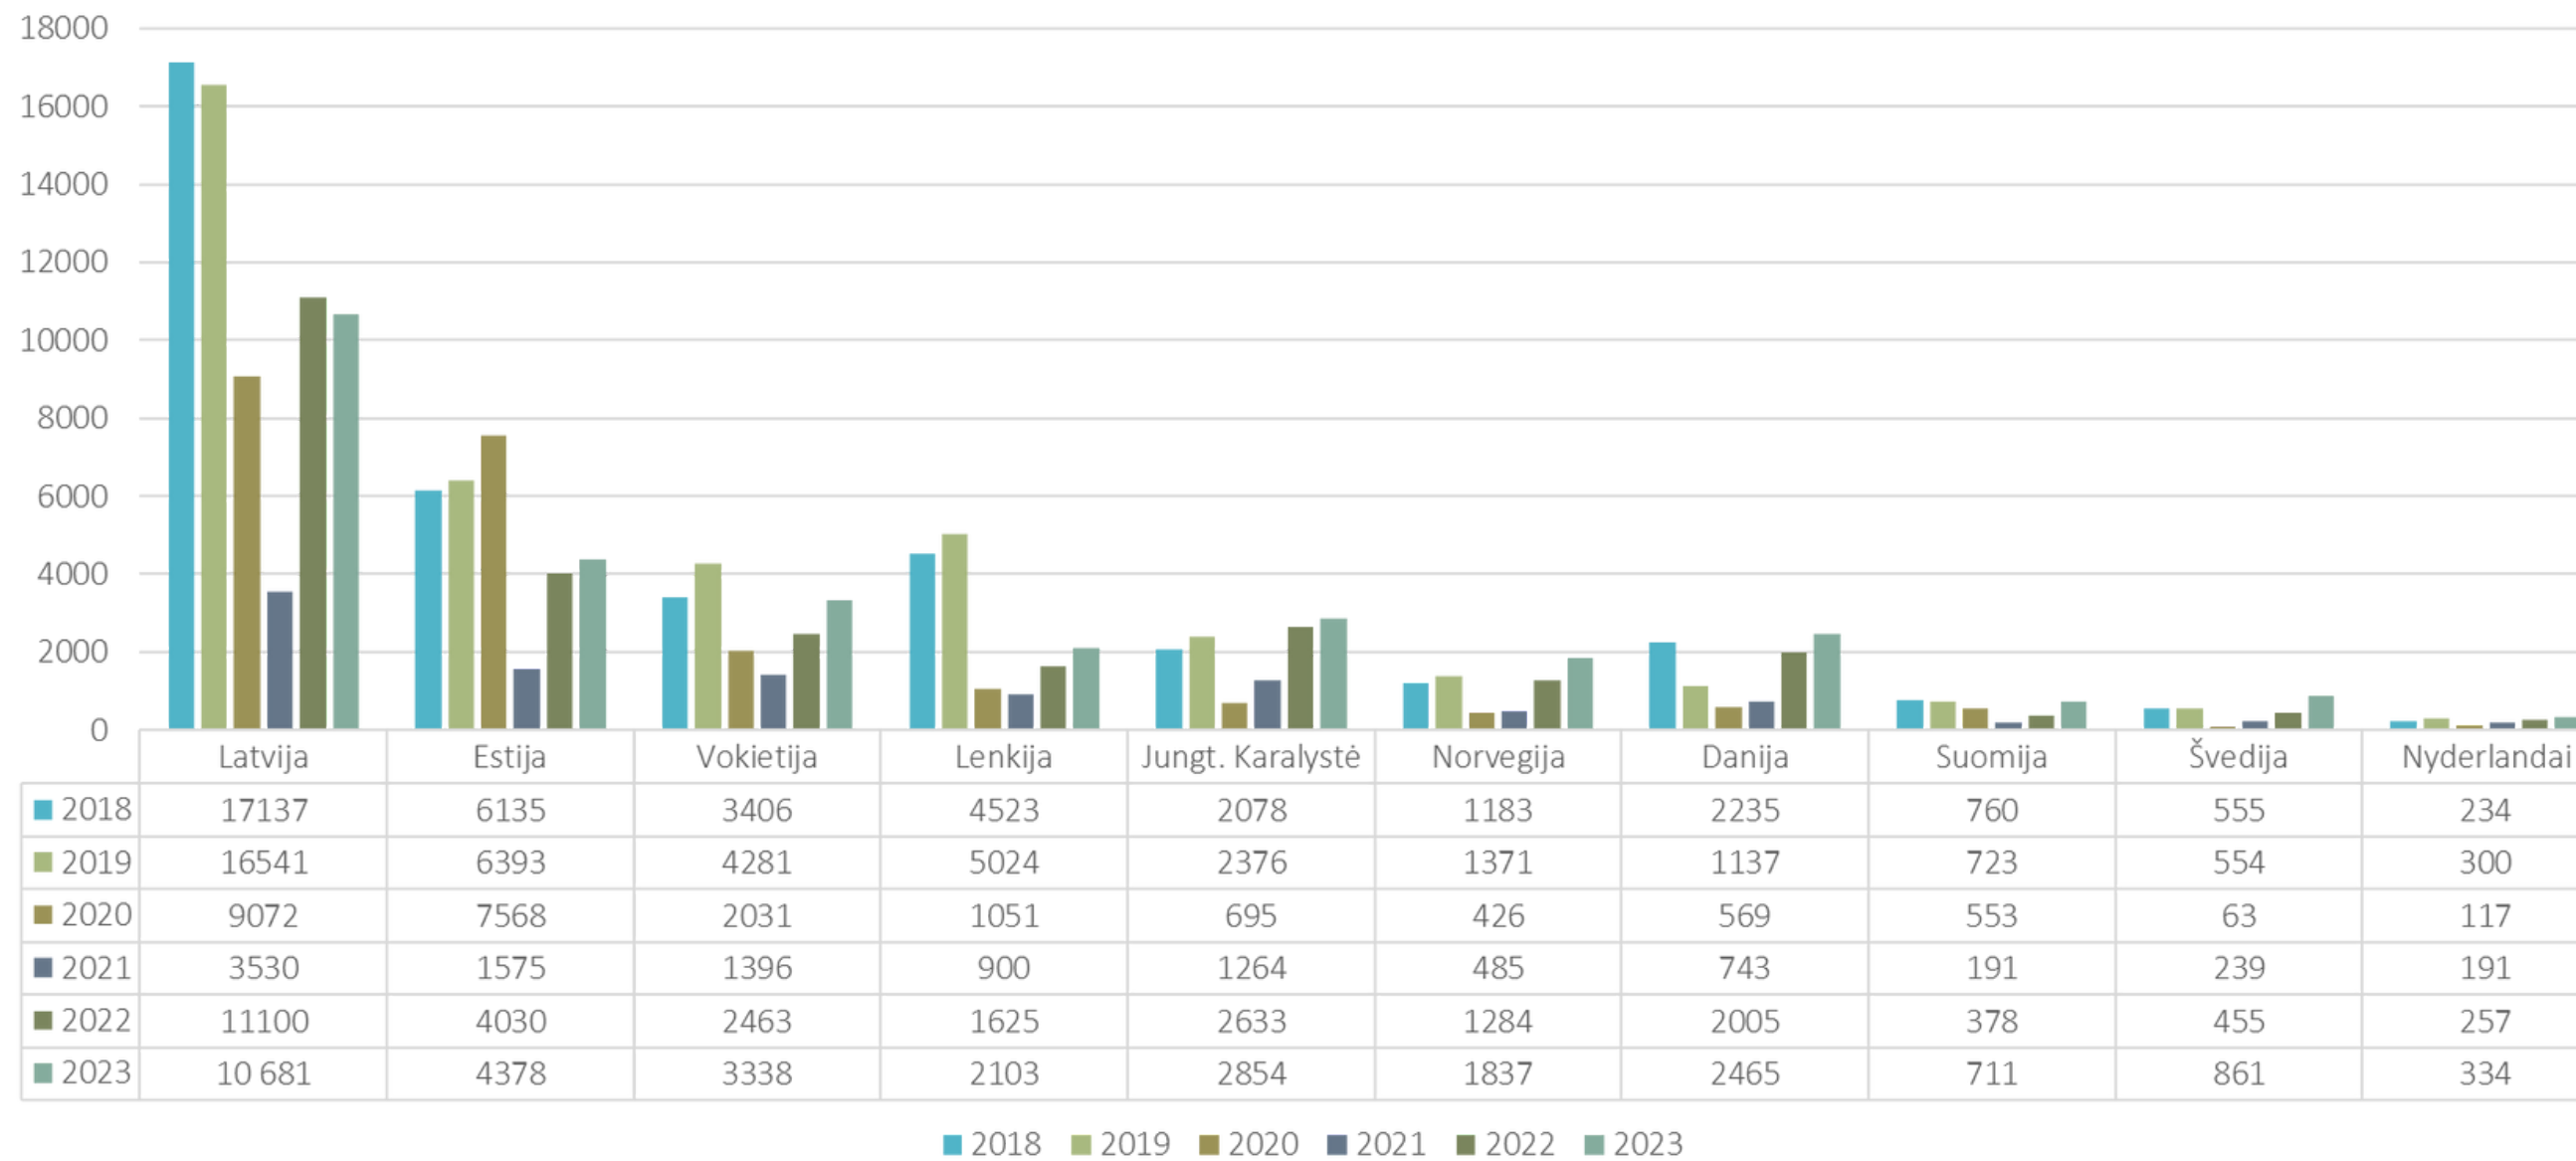

CHANGES IN THE NUMBER OF TOURISTS IN THE TARGET MARKETS IN THE MUNICIPALITY OF PALANGA 2012 - 2023