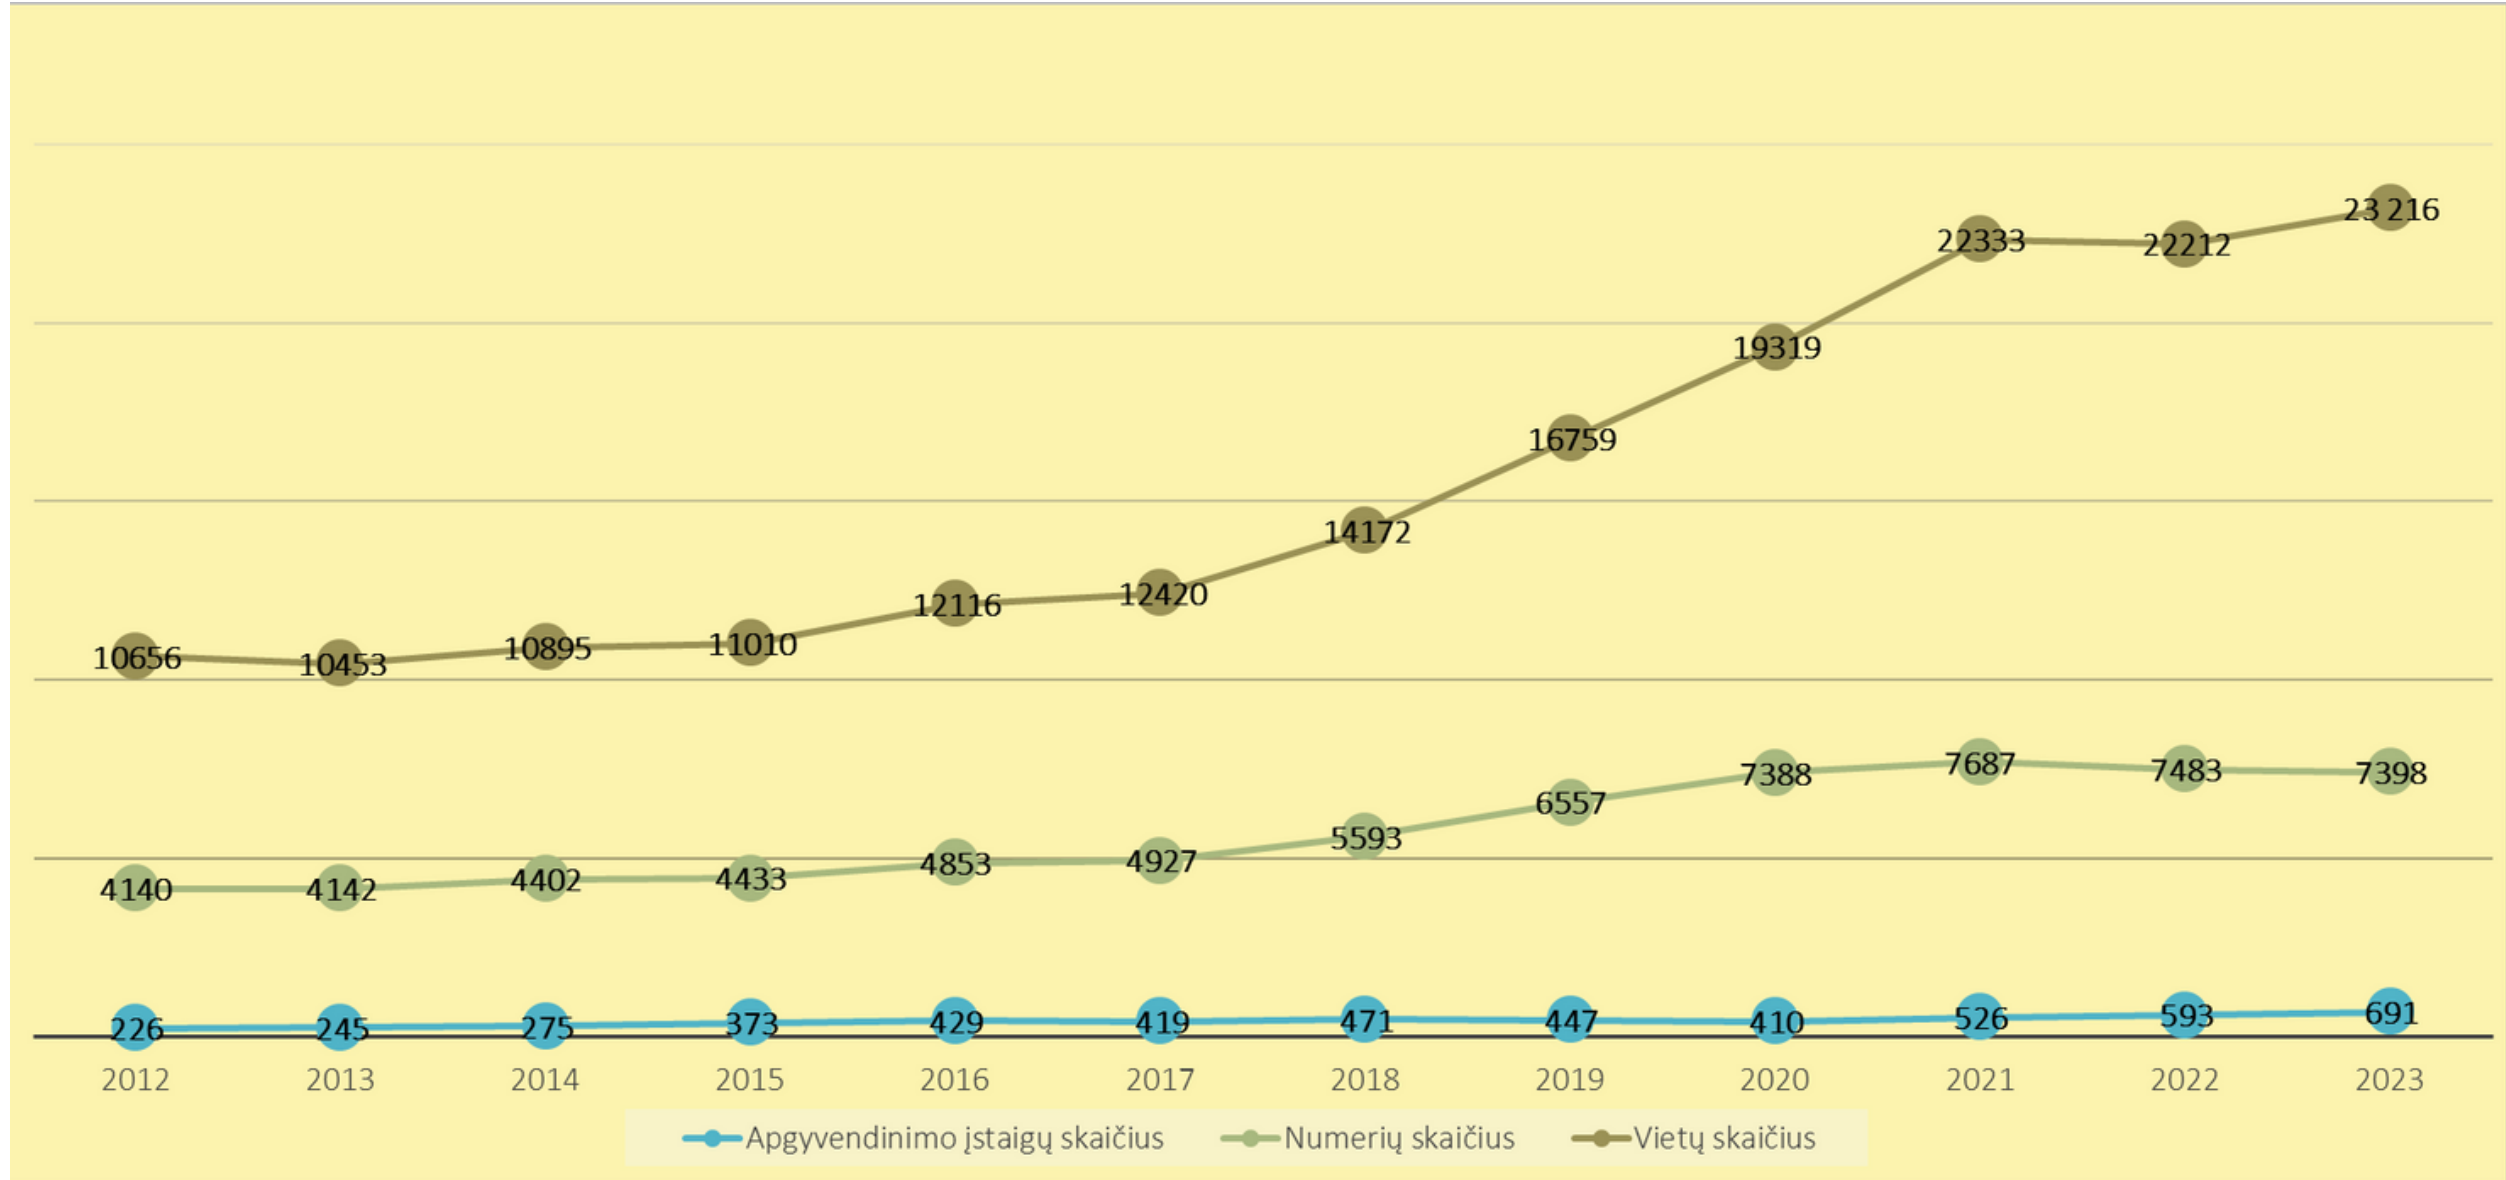

CHANGES IN ACCOMMODATION SERVICES IN THE MUNICIPALITY OF PALANGA 2012 - 2023