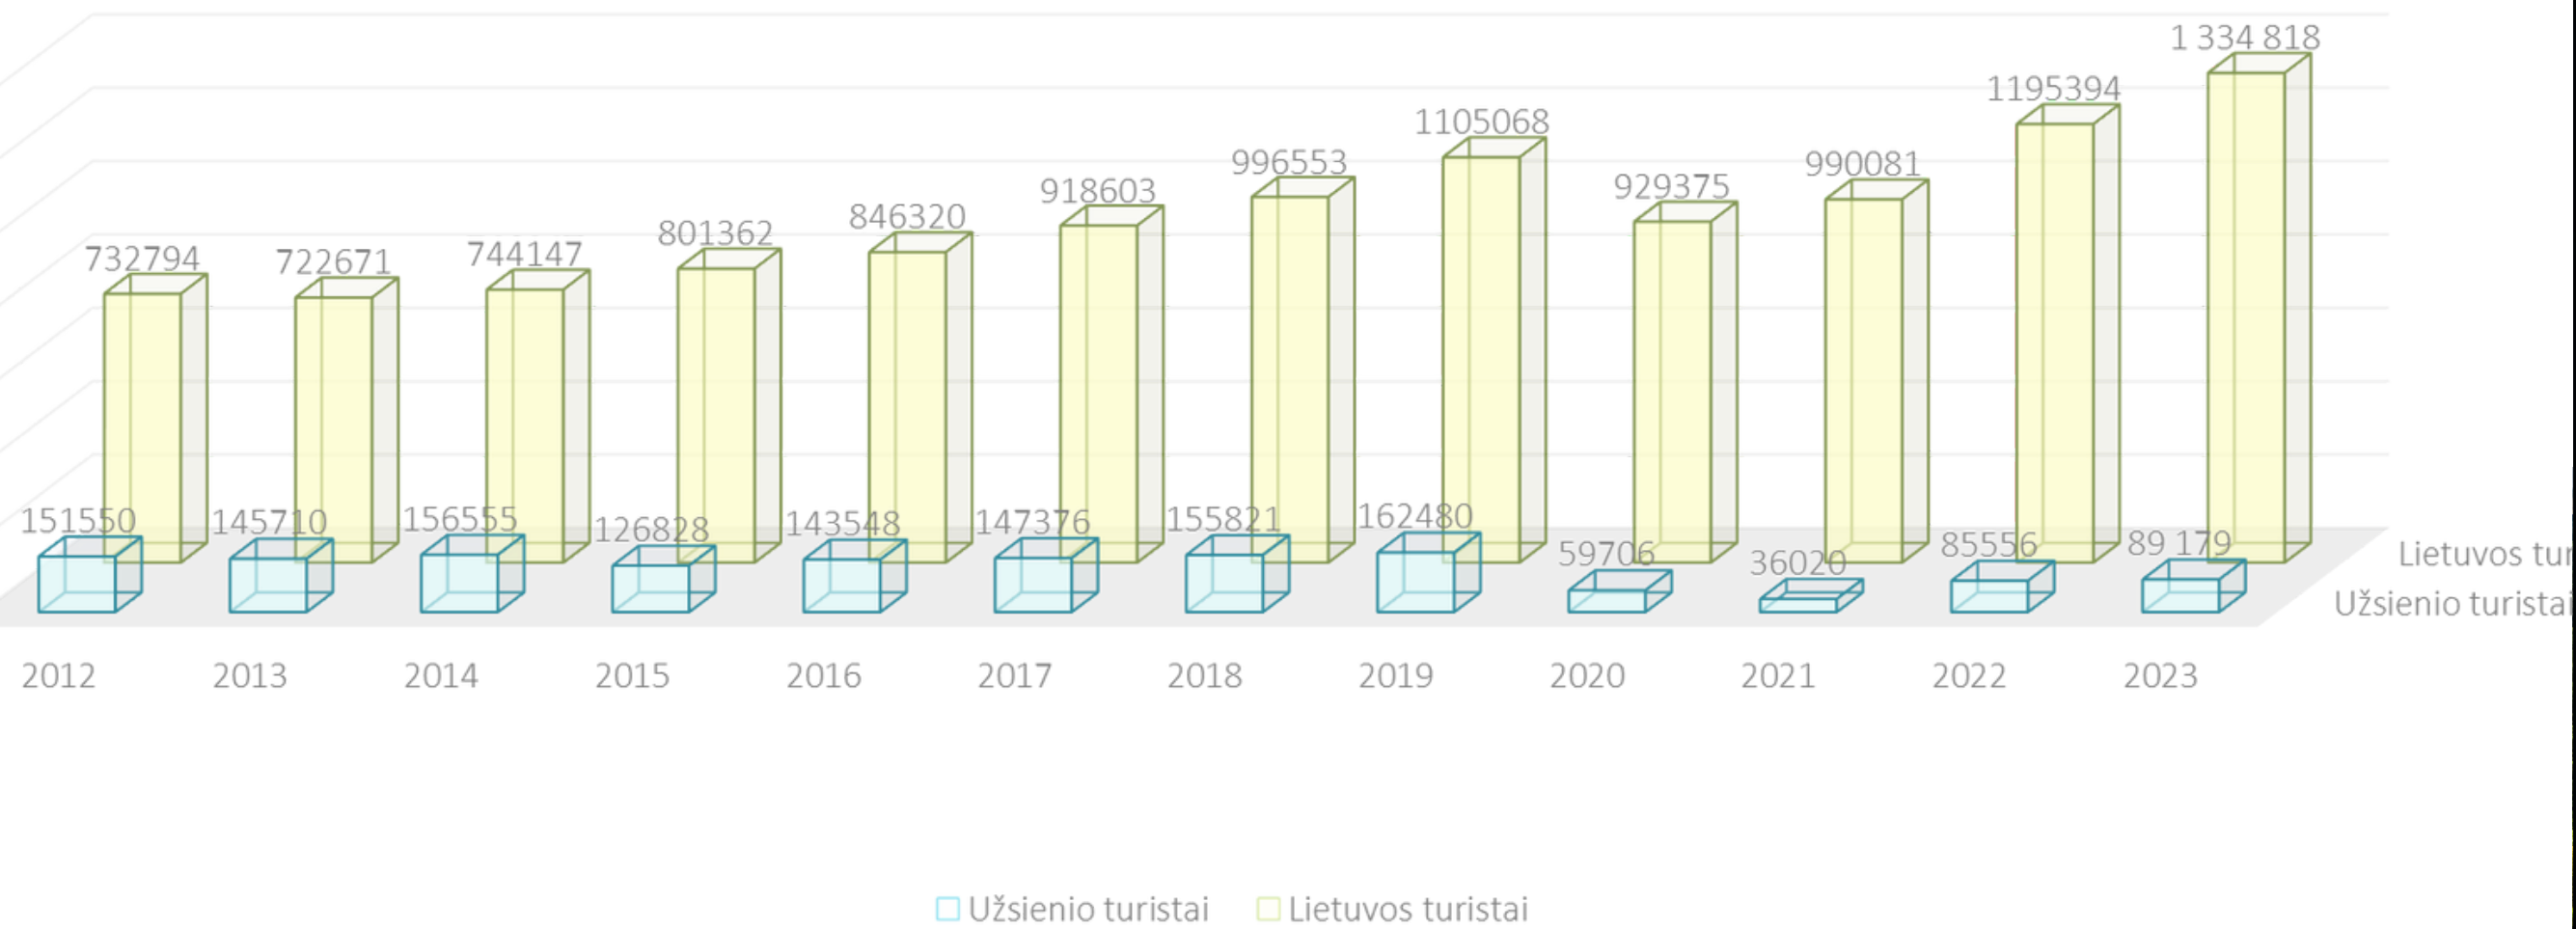

DISTRIBUTION OF THE NUMBER OF NIGHTS SPENT BY LITHUANIAN AND FOREIGN TOURISTS IN PALANGA MUNICIPALITY

2012 - 2023